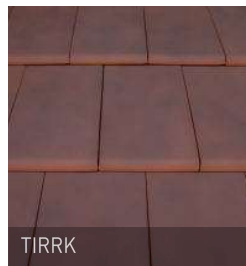

RUSTIC RED KLINKER

GREY KLINKER

TIRRK