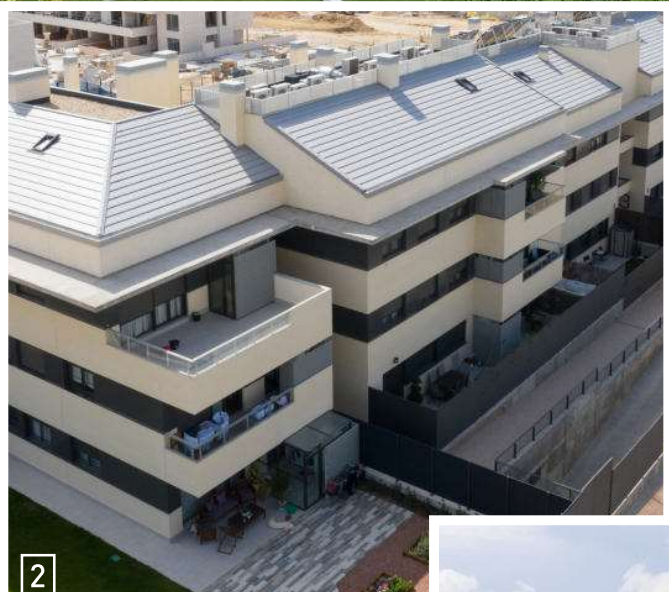

We advise not to mix tiles from different batches on the same roof section.

Galaxy finished is a metallic color that can have a diamond effect, like a brightness variation of each tile according to the sun exposure.