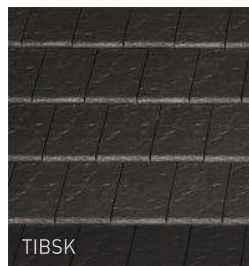

TIBUK

BROWN KLINKER

TIMK

PEPPER KLINKER

TICEK

GREY KLINKER

TIXK

SLATE KLINKER

TIPK

GALAXY KLINKER

TIYK

BLACKSTONE KLINKER

TIBSK

Colour variations within one batch, affecting the whole of that batch and produced specifically for aesthetic reasons, are permissible.

For tiles of one single colour, variations in color due to the ceramic process itself are accepted.

We advise not to mix tiles from different batches on the same roof section.

Galaxy finished is a metallic color that can have a diamond effect, like a brightness variation of each tile according to the sun exposure.