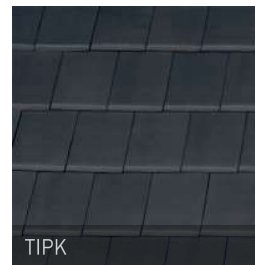

CERAMIC COLORS

TIPK

Colour variations within one batch, affecting the whole of that batch and produced specifically for aesthetic reasons, are permissible.

For tiles of one single colour, variations in color due to the ceramic process itself are accepted.

We advise not to mix tiles from different batches on the same roof section.

Galaxy finished is a metallic color that can have a diamond effect, like a brightness variation of each tile according to the sun exposure.